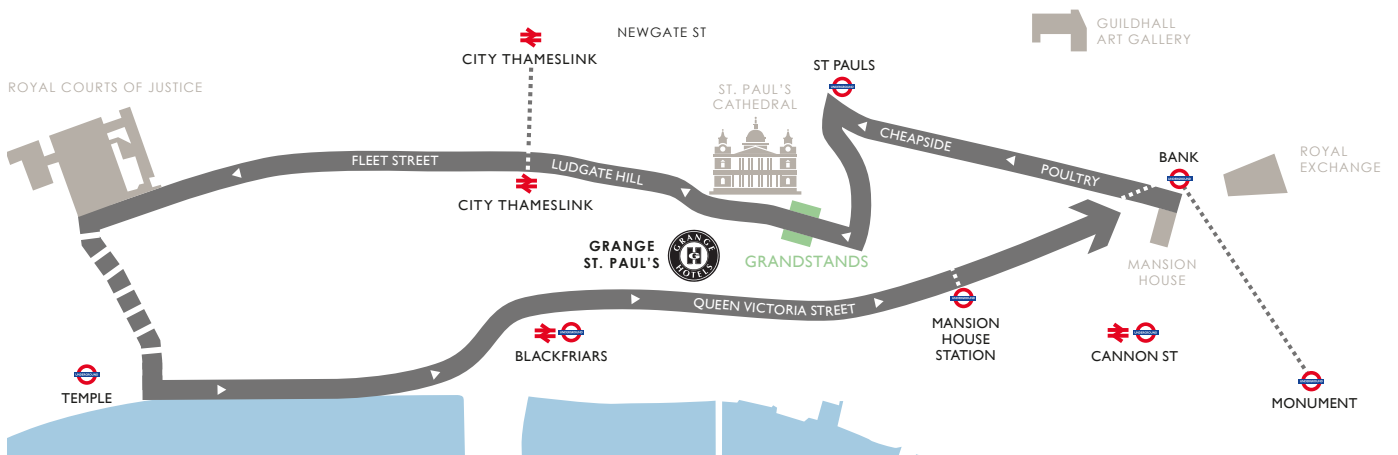

THE LORD MAYOR'S SHOW

Grange Hotels, exclusive hotel partner of The Lord Mayor's Show

DISCOUNTED ACCOMMODATION AT THE GRANGE ST. PAUL'S HOTEL FOR THE LORD MAYOR'S SHOW

15% OFF

best available rates starting from £145